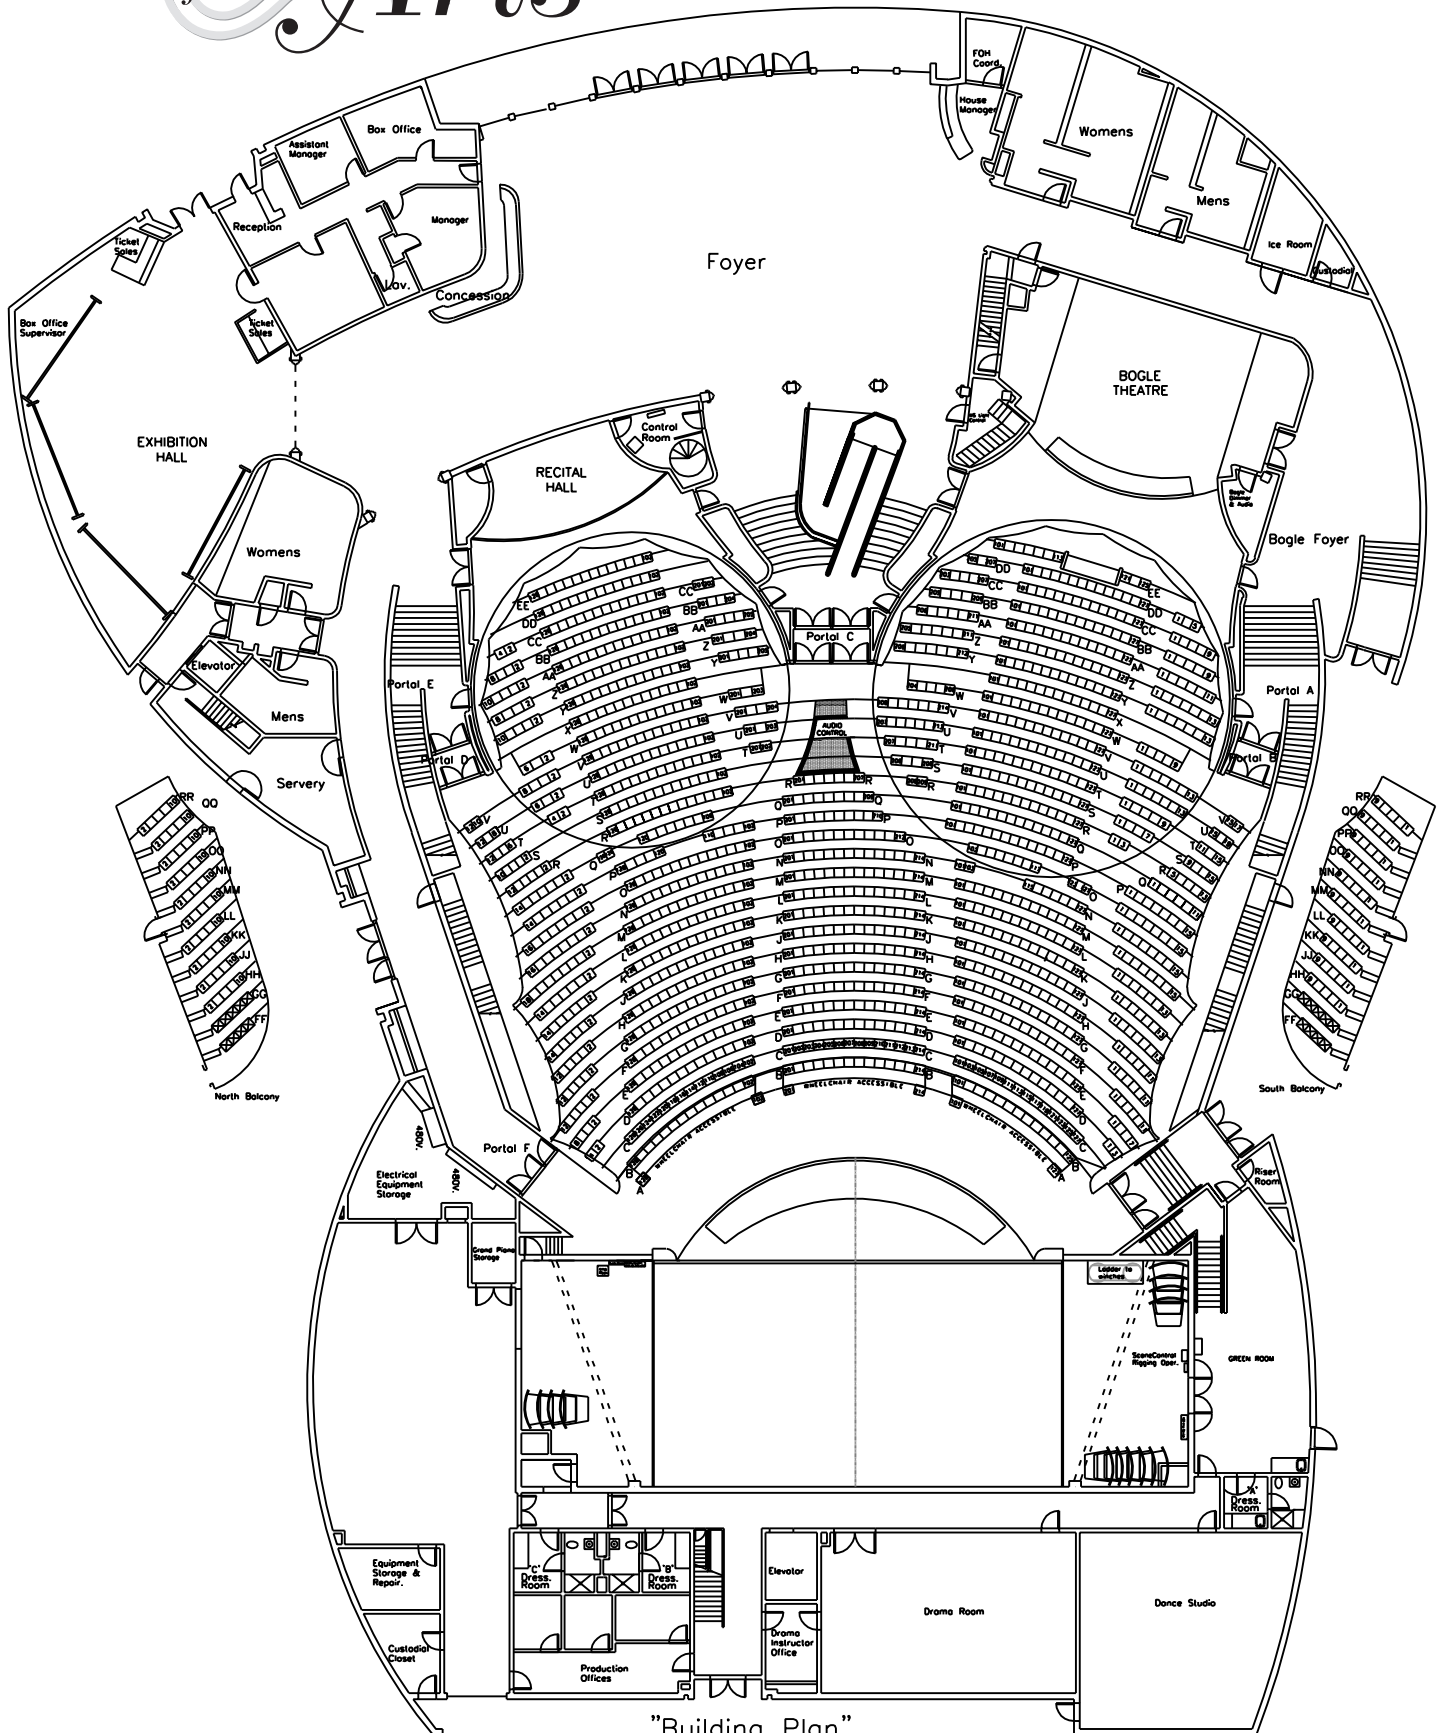

Chandler Center for the Arts

"Building Plan"
Chandler Center for the Arts
Ground level Planview
Scale: 1/32" = 1'-0"