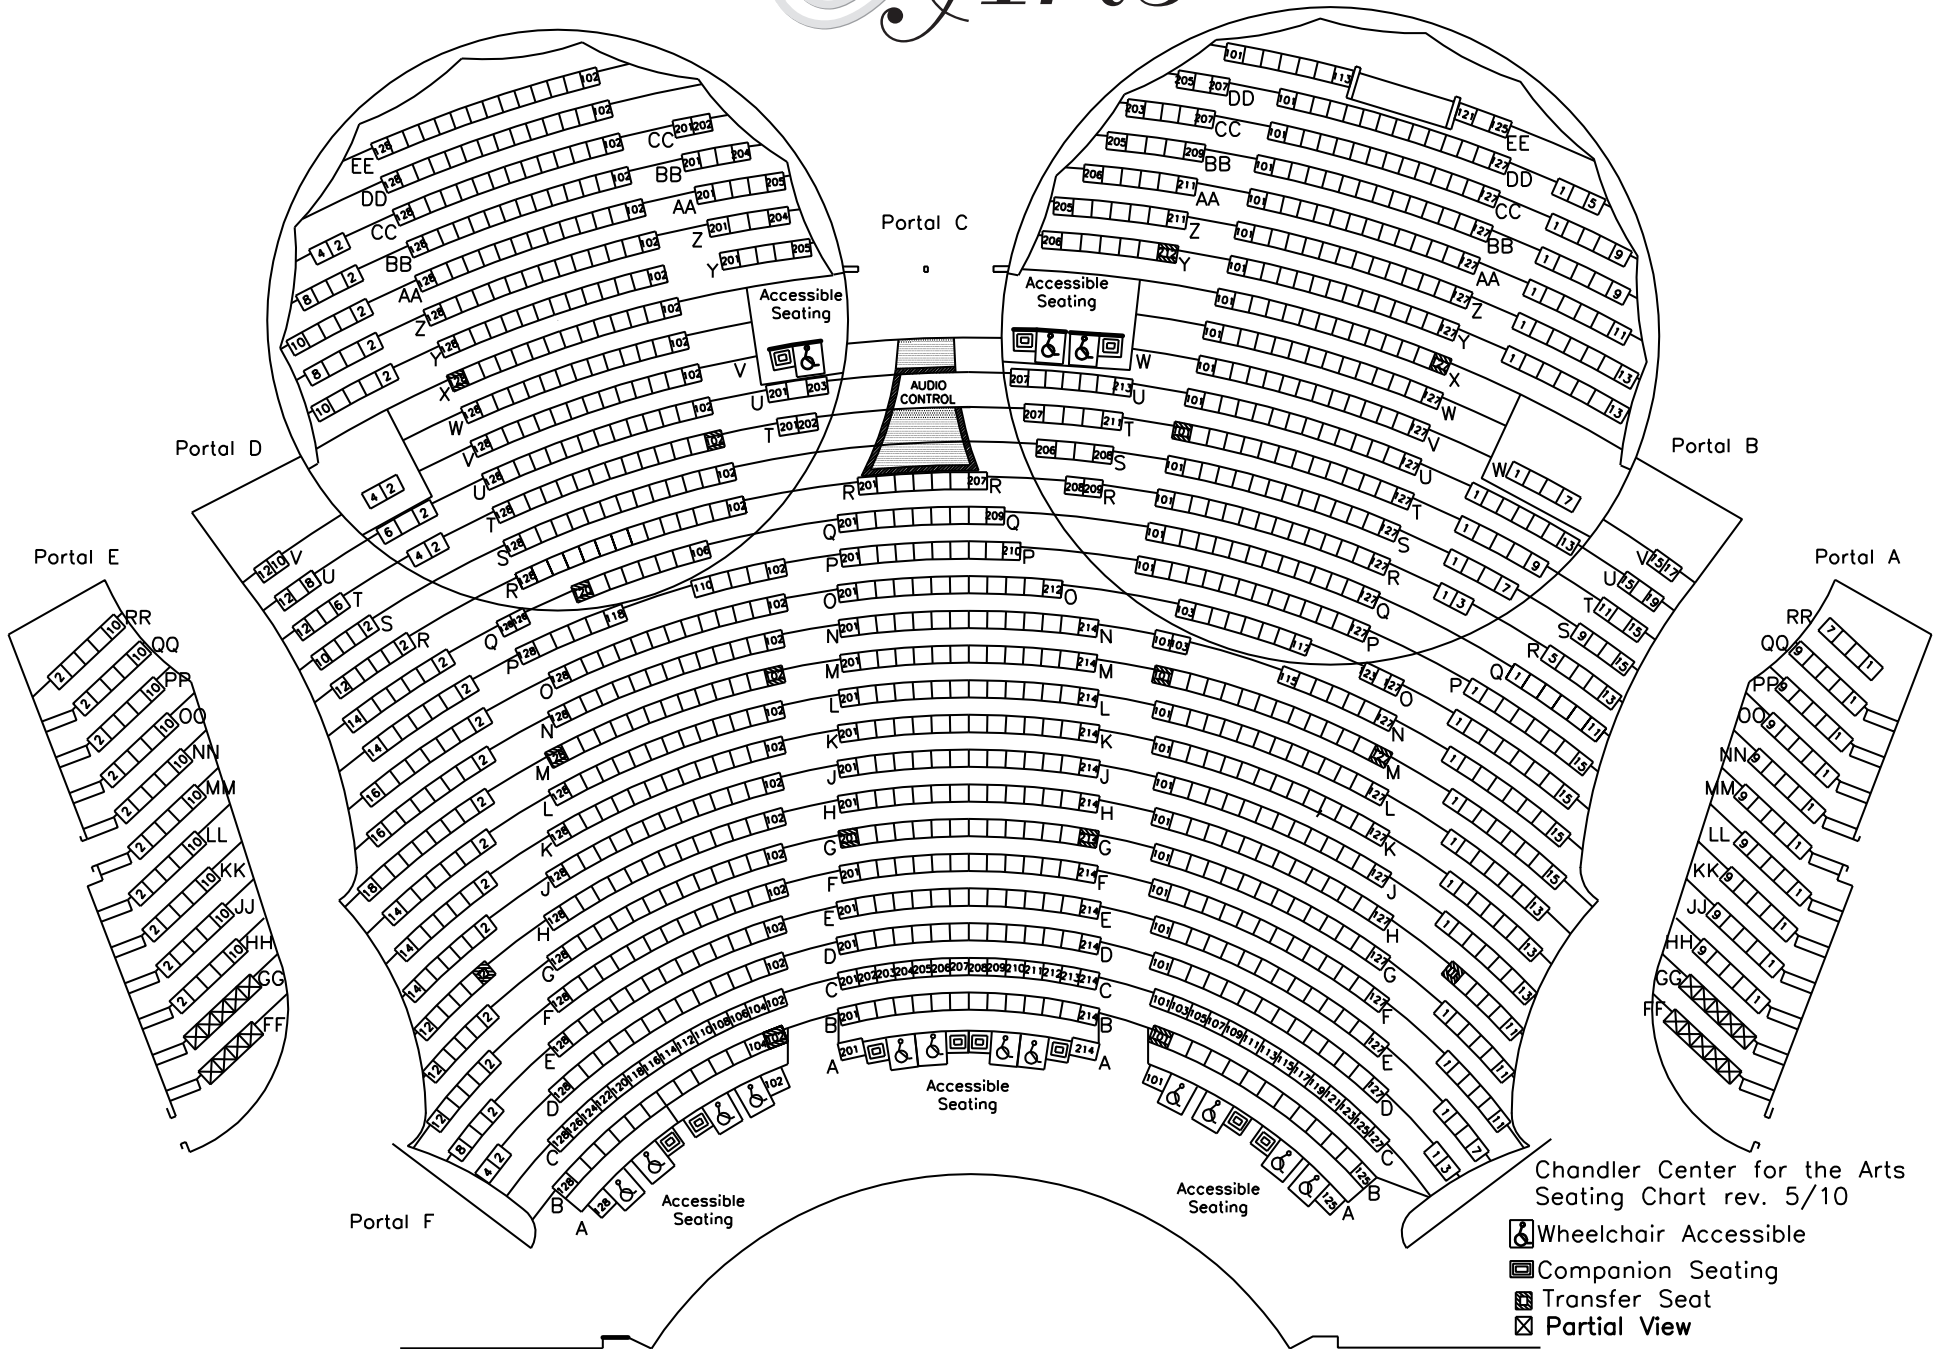

# Chandler Center for the Arts

Chandler Center for the Arts  
Seating Chart rev. 5/10

-  Wheelchair Accessible
-  Companion Seating
-  Transfer Seat
-  Partial View